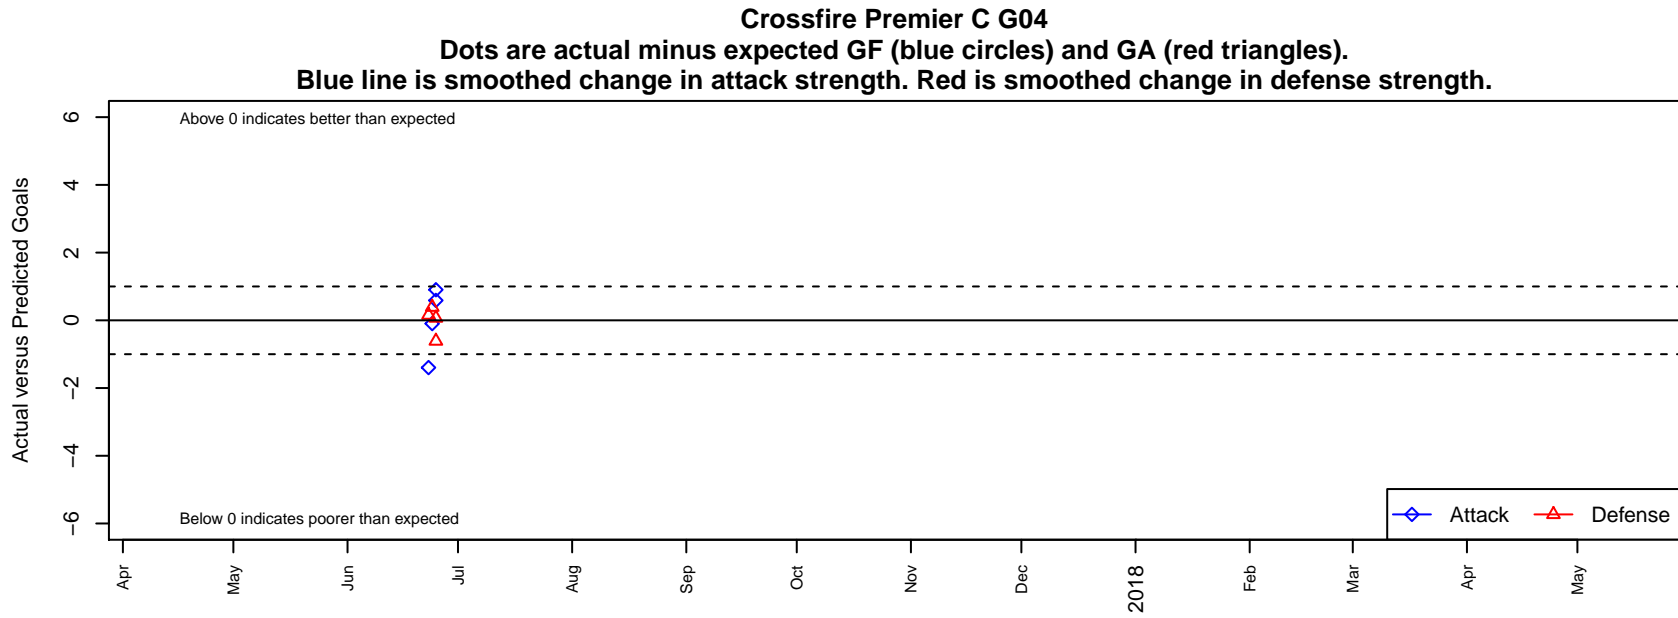

Crossfire Premier C G04

Crossfire Premier
Redmond, WA
G04 total strength=1568
attack=6 defense=34.28

alt names used:
CROSSFIRE PREMIER G2004 C

Venues played:
2017 Snohomish United Invit Gold

date	home		away		venue	pred.home	pred.away
2017-06-25	Snohomish United Red G04	0	Crossfire Premier C G04	7	2017 Snohomish United Invit Gold	0.07	6.41
2017-06-25	Crossfire Premier C G04	2	Snohomish United Black G05	1	2017 Snohomish United Invit Gold	1.10	0.39
2017-06-24	Snohomish United Black G05	0	Crossfire Premier C G04	1	2017 Snohomish United Invit Gold	0.39	1.10
2017-06-23	Snohomish United Black G04	0	Crossfire Premier C G04	0	2017 Snohomish United Invit Gold	0.16	1.40